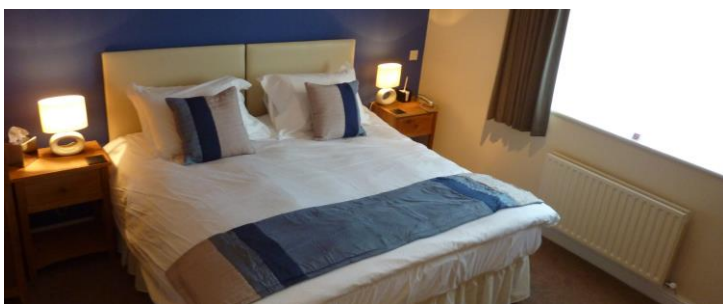

ACCOMMODATION

All of our rooms are equipped with flat screen Freeview TVs, complimentary tea & coffee making facilities, bottled water, hair dryers and free Wi-Fi. A full English Breakfast is included in all room rates.

Choose from one of our 7 modern en-suite bedrooms. Call us on 01768862368 or email us at reception@stoneybeckinn.co.uk

Eden Suite: Also known as our Bridal Suite. Luxurious four poster king size bed with spacious bathroom comprising of shower and separate bath.

Helvellyn: Comfortable double bed, en-suite bathroom with shower and stunning views of the fells.

Blencathra: Comfortable king size bed, en-suite bathroom with shower and stunning views of the fells.

All rooms situated on the 1st Floor

MAIN BUILDING

Ground Floor Rooms:

Skiddaw: Standard Double Bed and en-suite bathroom with shower.

Grisedale: Versatile room that can be set with either a superking or twin bed. En-suite bathroom with shower. This is also a fully fitted disabled access room with separate wet room facilities available upon request.