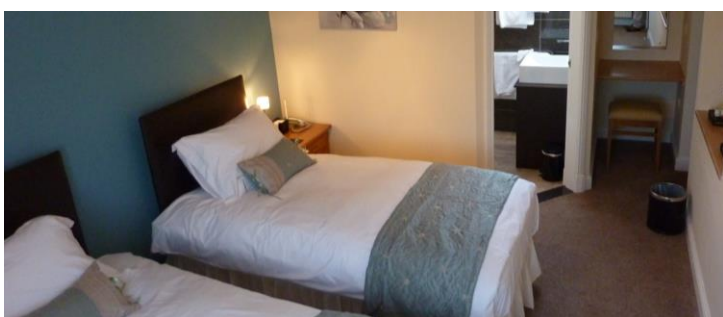

ACCOMMODATION

All of our rooms are equipped with flat screen Freeview TVs, complimentary tea & coffee making facilities, bottled water, hair dryers and free Wi-Fi. A full English Breakfast is included in all room rates.

Choose from one of our 7 modern en-suite bedrooms. Call us on 01768862368 or email us at reception@stoneybeckinn.co.uk

Eden Suite: Also known as our Bridal Suite. Luxurious four poster king size bed with spacious bathroom comprising of shower and separate bath.

Helvellyn: Comfortable double bed, en-suite bathroom with shower and stunning views of the fells.

Blencathra: Comfortable king size bed, en-suite bathroom with shower and stunning views of the fells.

All rooms situated on the 1st Floor

MAIN BUILDING

Ground Floor Rooms:

Skiddaw: Standard Double Bed and en-suite bathroom with shower.

Grisedale: Versatile room that can be set with either a superking or twin bed. En-suite bathroom with shower. This is also a fully fitted disabled access room with separate wet room facilities available upon request.